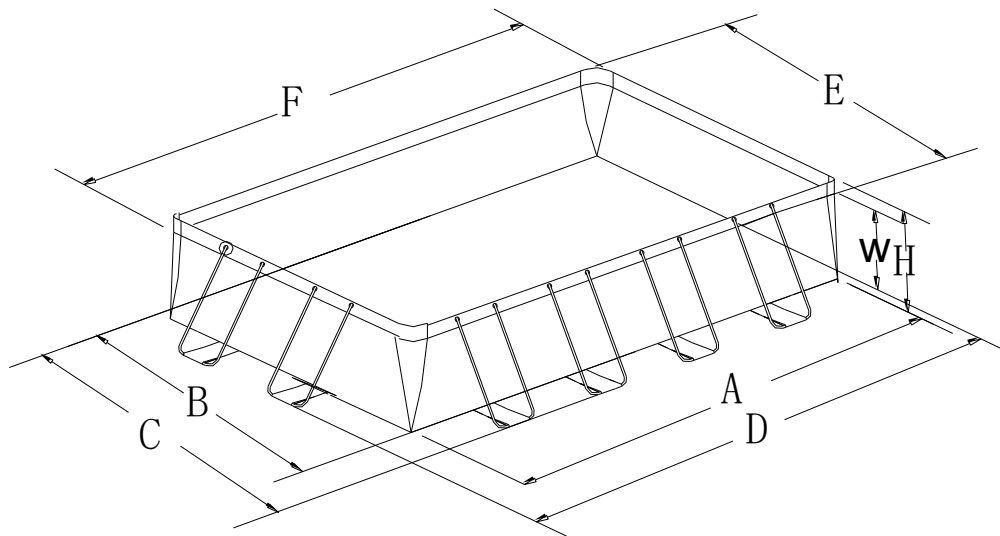

Frame Pool Set Ultra Quadra XTR / Frame Pool Set Ultra Quadra

	A	B	H	C	D	E	F	W
Poolgröße (in cm) Pool size (in in.)	Bodenlänge / Bottom Length	Bodenbreite / Bottom Width	Gesamthöhe / Overall Height	Außenbreite / Out Width	Außenlänge / Out Length	Obere Innenbreite / Top Inner Width	Obere Innenlänge / Top Inner Length	Empfohlene Wassertiefe / Recommended Water Depth
15'X9'X48" XTR (457 x 274 x 122 cm)	15' (457 cm)	9' (274 cm)	48" (122 cm)	10'10" (330 cm)	16'10" (513 cm)	8'1" (246 cm)	14'4" (437 cm)	41" (104 cm)
18'X9'X52" XTR (549 x 274 x 132 cm)	18' (549 cm)	9' (274 cm)	52" (132 cm)	10'10" (330 cm)	19'10" (605 cm)	8'1" (246 cm)	17'4" (528 cm)	45" (114 cm)
24'X12'X52" XTR (732 x 366 x 132 cm)	24' (732 cm)	12' (366 cm)	52" (132 cm)	13'10" (422 cm)	25'10" (787 cm)	10'10" (330 cm)	23'1" (703 cm)	45" (114 cm)
32'X16'X52" XTR (975 x 488 x 132 cm)	32' (975 cm)	16' (488 cm)	52" (132 cm)	17'10" (544 cm)	34' (1036 cm)	15" (457 cm)	31'1" (947 cm)	45" (114 cm)